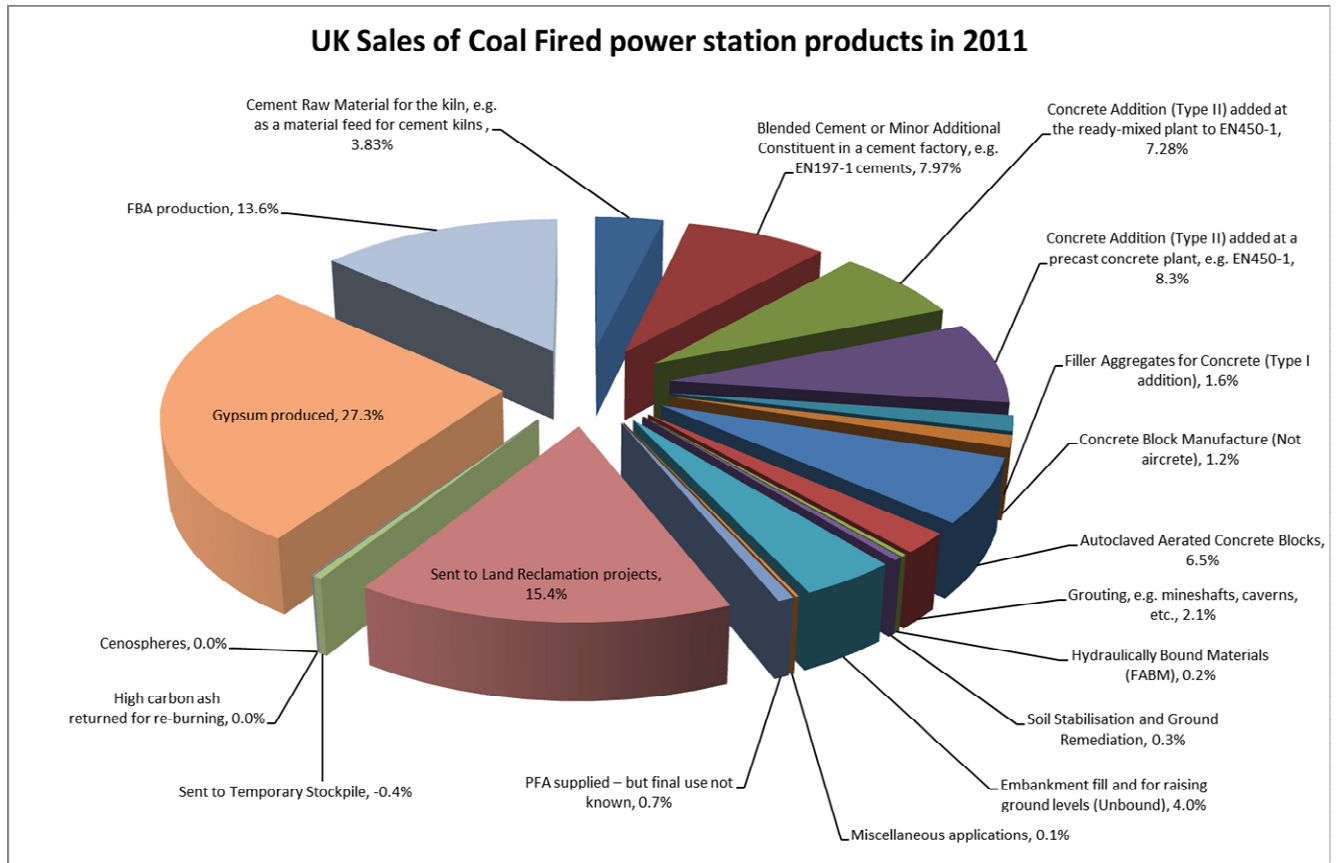

### Pulverised Fuel Ash, Gypsum, Cenospheres, Furnace Bottom Ash Provisional Utilisation Data for 2011 – Public Domain Version

The following pie shows the proportions of ash products sold during 2011.

Should you have any query about this or any other aspects of the production and use of coal fired power station materials, please do not hesitate to contact the UKQAA as follows;