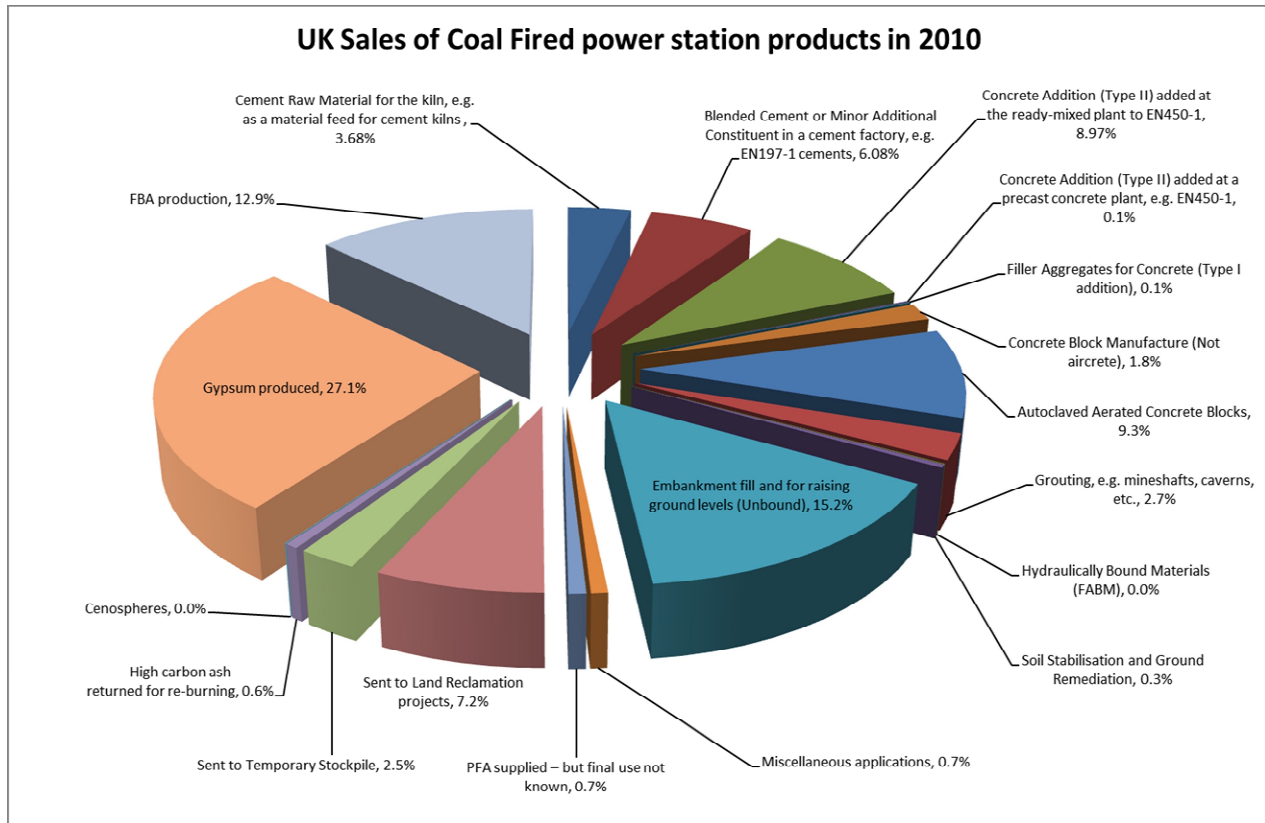

United Kingdom Quality Ash Association Annual PFA Statistics

Pulverised Fuel Ash, Gypsum, Cenospheres, Furnace Bottom Ash Provisional Utilisation Data for 2010 – Public Domain Version

The following pie shows the proportions of ash products sold during 2010.