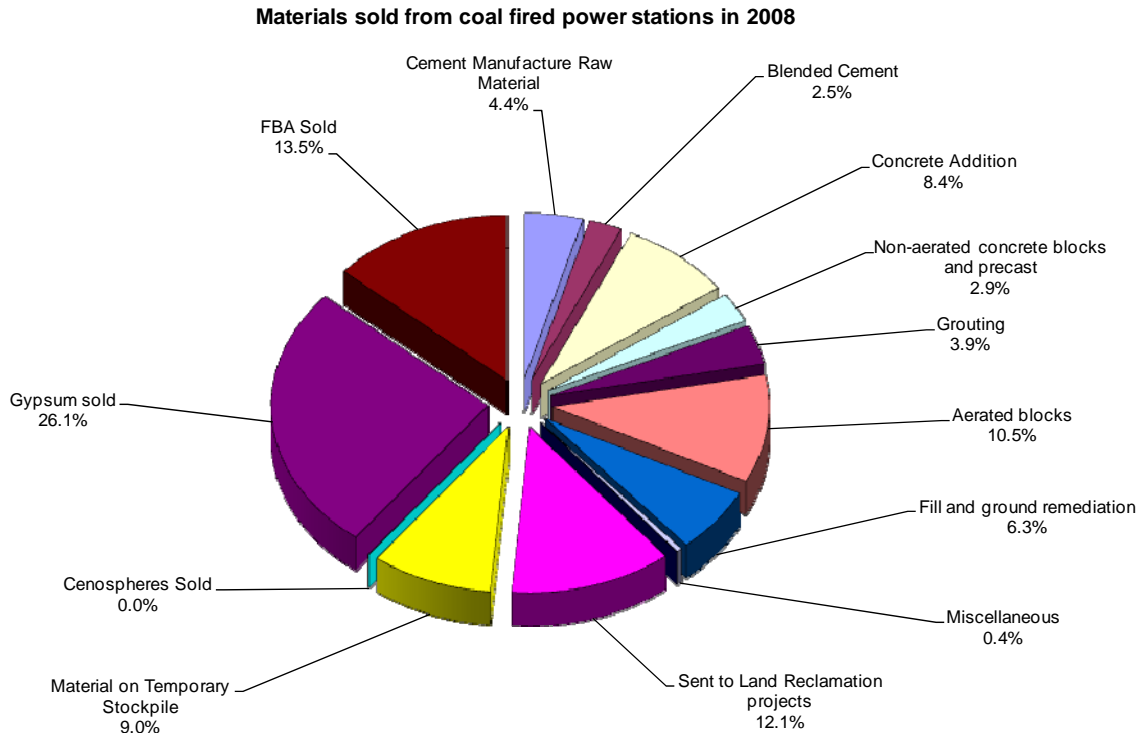

United Kingdom Quality Ash Association Annual PFA Statistics

Pulverised Fuel Ash, Gypsum, Cenospheres, Furnace Bottom Ash Utilisation Data for 2008

The following pie chart shows the proportions of all coal fired power stations products sold during 2008.