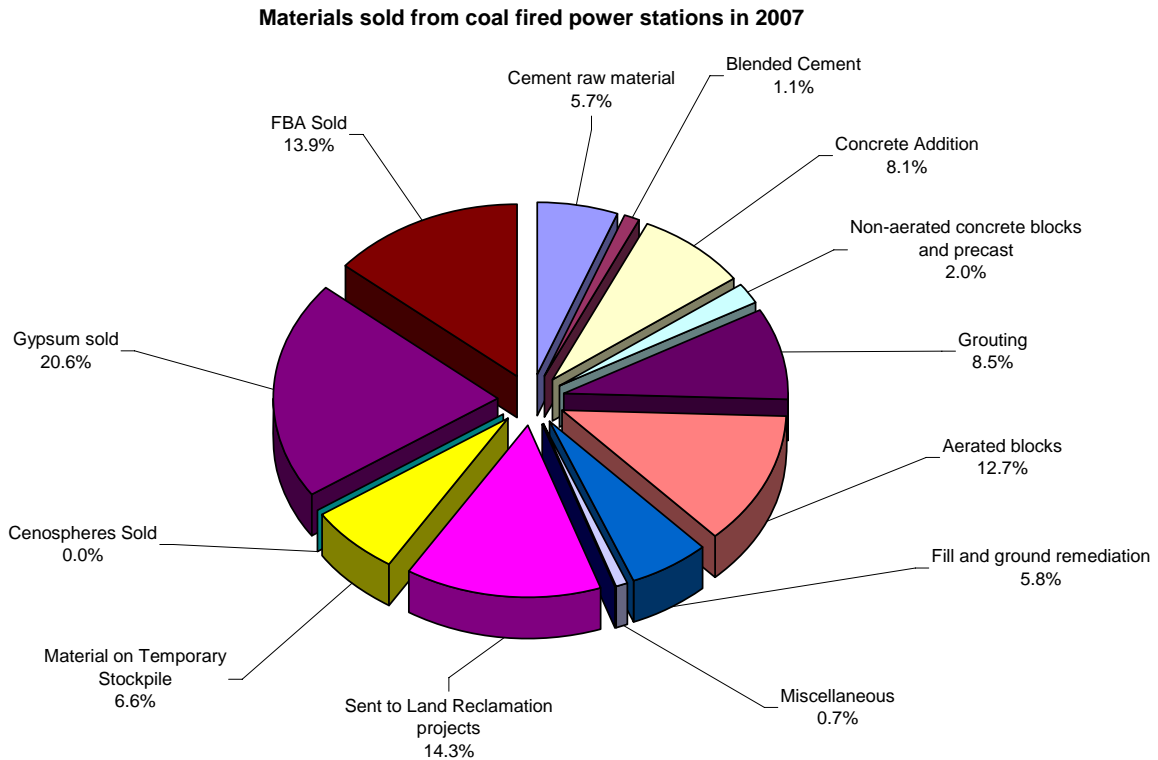

United Kingdom Quality Ash Association Annual PFA Statistics

Pulverised Fuel Ash, Gypsum, Cenospheres, Furnace Bottom Ash Utilisation Data for 2007

The following pie chart shows the proportions of all coal fired power stations products sold during 2007.