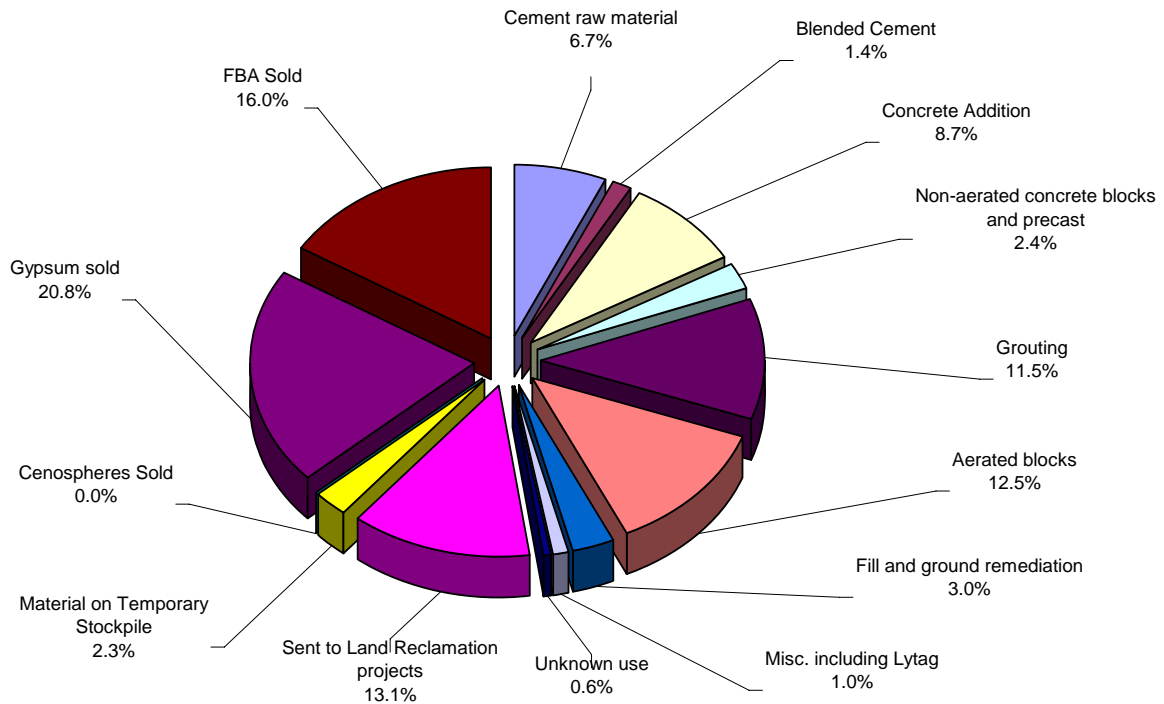

United Kingdom Quality Ash Association Annual PFA Statistics

Pulverised Fuel Ash, Gypsum, Cenospheres, Furnace Bottom Ash Utilisation Data for 2006

The following pie chart shows the proportions of all coal fired power stations products sold during 2006.

Materials sold from coal fired power stations in 2006 - Provisional

Should you have any query about this or any other aspects of the production and use of coal fired power station materials, please do not hesitate to contact the UKQAA as follows;

UKQAA
Regent House
Bath Avenue
Wolverhampton
West Midlands WV1 4EG

Tel: 01902-810-087
Fax: 01902-810-187
E-Mail: Enquiries@UKQAA.org.uk
WEB site: www.UKQAA.org.uk

Lindon K. A. Sear, BSc, PhD, FICT
Technical Director