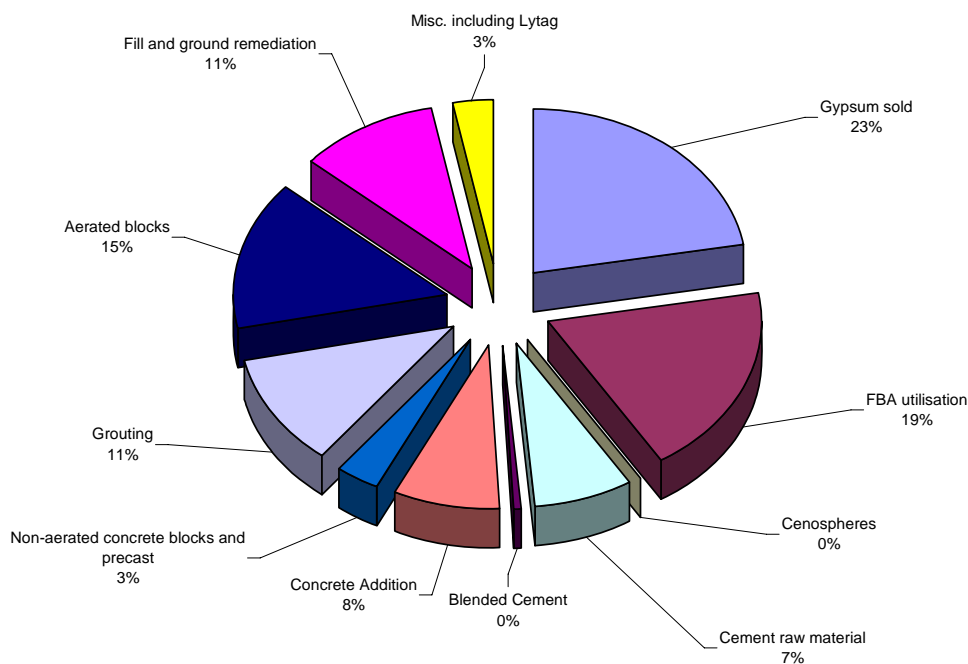

United Kingdom Quality Ash Association

Pulverised Fuel Ash, Cenospheres and Furnace Bottom Ash Production and Utilisation Data for 2005

The following pie chart details the utilisation of coal fired power station products, including gypsum and furnace bottom ash. The UKQAA does not provide detailed information on the production, disposal and utilisation of coal fired power station products except to members of the UKQAA.

Proportions of Sold Material by Application - Jan to Dec 2005

For further information about the applications for PFA and FBA please contact:

UKQAA
Regent House
Bath Avenue
Wolverhampton
West Midlands WV1 4EG

Tel: 01902-810-087
Fax: 01902-810-187
E-Mail: Enquiries@UKQAA.org.uk
WEB site: www.UKQAA.org.uk