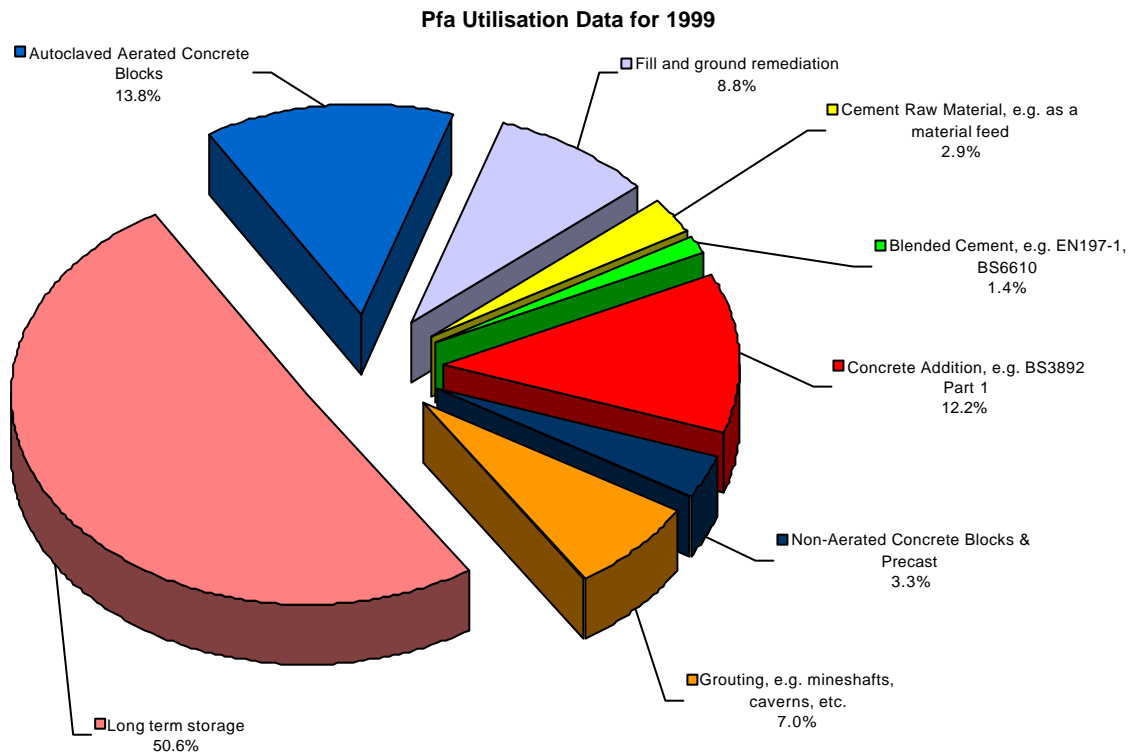

United Kingdom Quality Ash Association

Pulverised Fuel Ash, Cenospheres and Furnace Bottom Ash Production and Utilisation Data for 1999

For further information about the applications for the various power stations please contact: